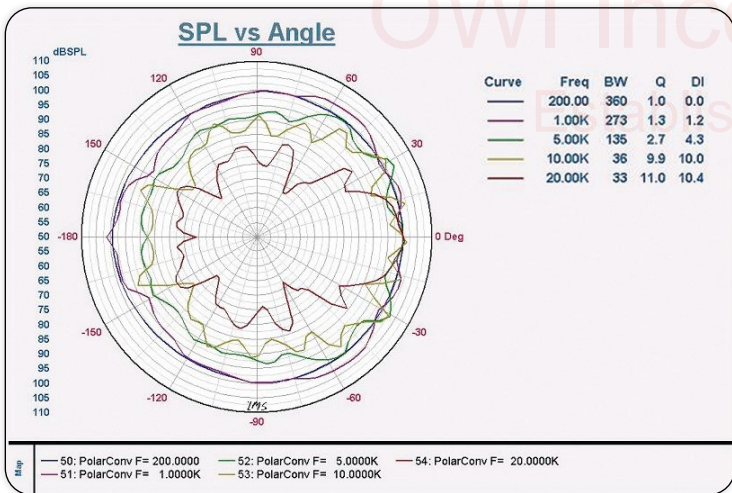

Frequency Response Chart

COMPACT SIZE POWERFUL 3600 SOUND!

HIGH CEILING PENDANT SPEAKERS FOR • GYMS •
AUDITORIUMS • SCHOOLS • CHURCHS • LOBBYS • RETAIL

Polar Chart

Mercury Pendant Speaker Lineup

10" Subwoofer (4ea.),
2.5" Midrange
Tweeters (1 ea.),
1" Tweeter
4 Bass Ports.